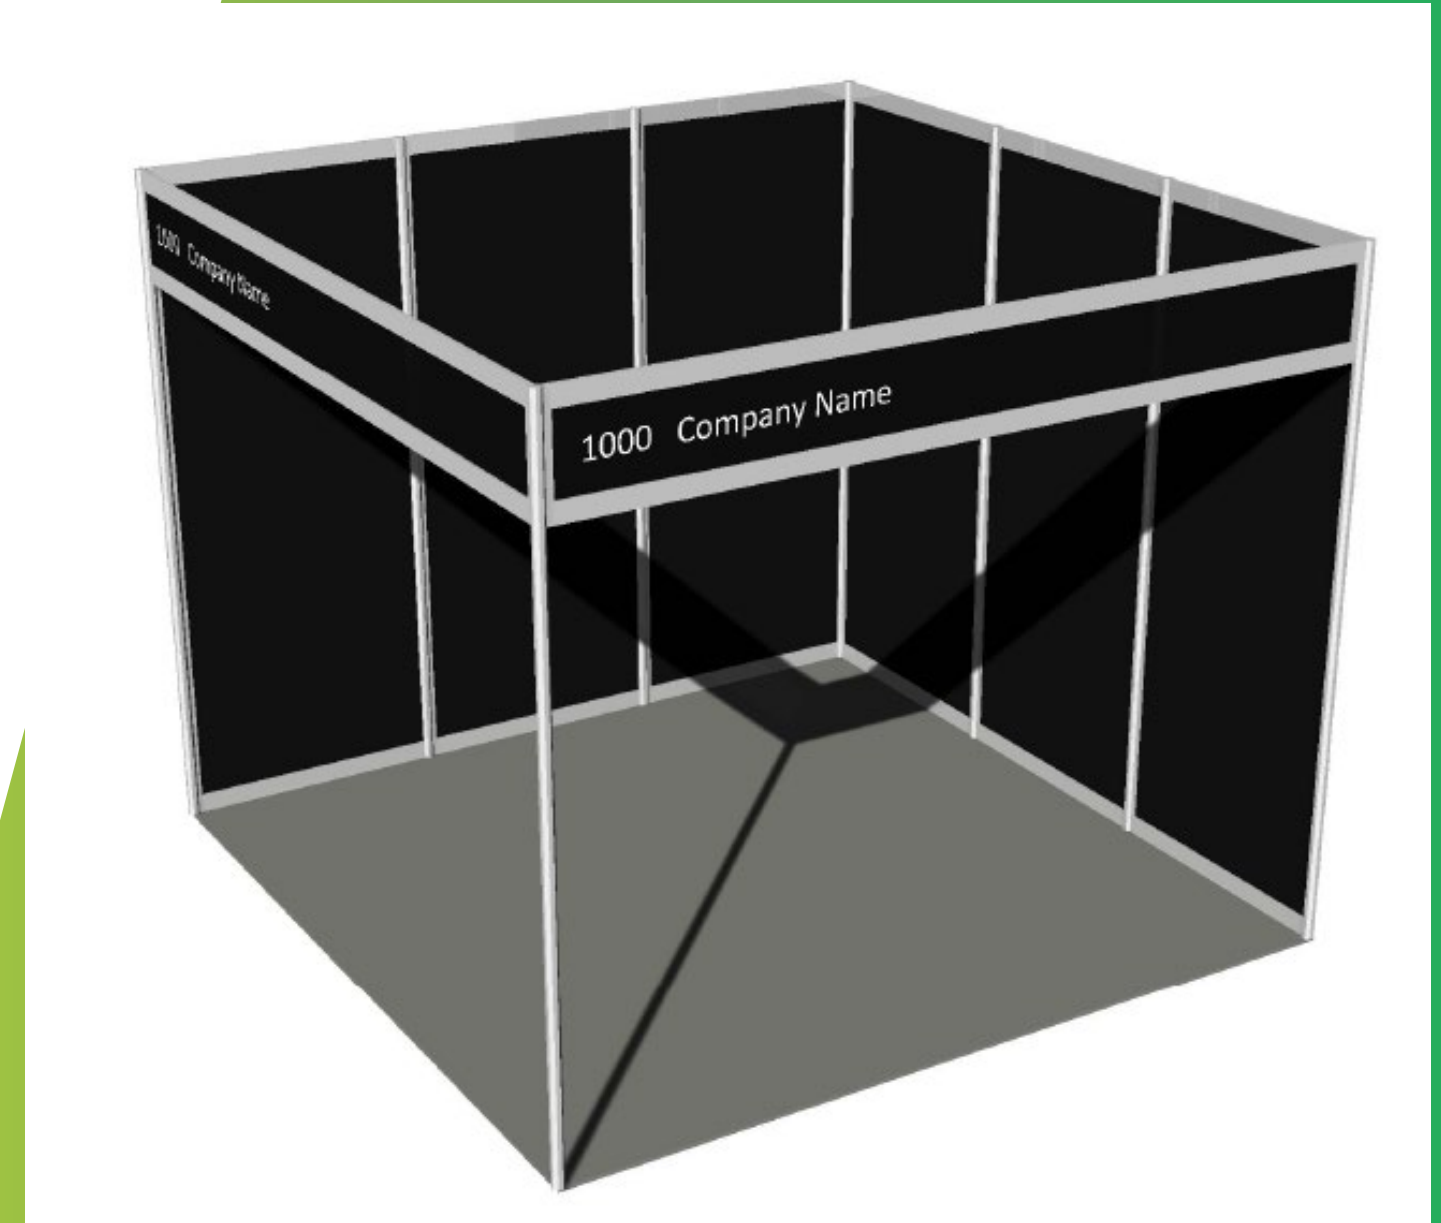

Standard Shell Scheme (9m², 3m x 3m)

Each 9m² Package Includes.

- ReWind Carpet in Black.
- Shell scheme build including black fascia and black panels (2.5mH) in an Aluminium frame
- One nameboard per open side including company name & stand number in white text
- 2 x Tables (Twister, Chrome Leg / White Top) 120cm x 80cm Incl Black Tablecloths.
- 2 x Chairs (Volt) Plastic, White.
- 1 x WastePaper Basket, Black, Perforated.

Note:

Shell scheme stands do not include power consumption or electrical fittings unless otherwise stated by the event organisers.

Exhibitors to order mains power and electrical directly with GES if required.

Additional furniture to match package can be ordered directly with GES.

Standard Shell Scheme (18m², 3m x 6m)

Each 18m² Package Includes.

- ReWind Carpet in Black.
- Shell scheme build including black fascia and black panels (2.5mH) in an Aluminium frame
- One nameboard per open side including company name & stand number in white text
- 2 x Tables (Twister, Chrome Leg / White Top) 120cm x 80cm Incl Black Tablecloths.
- 2 x Chairs (Volt) Plastic, White.
- 1 x WastePaper Basket, Black, Perforated.

Note:

Shell scheme stands do not include power consumption or electrical fittings unless otherwise stated by the event organisers.

Exhibitors to order mains power and electrical directly with GES if required.

Additional furniture to match package can be ordered directly with GES.

DISCLAIMER: All images shown are for illustrative purposes only. The included articles may vary according to your placed order(s).