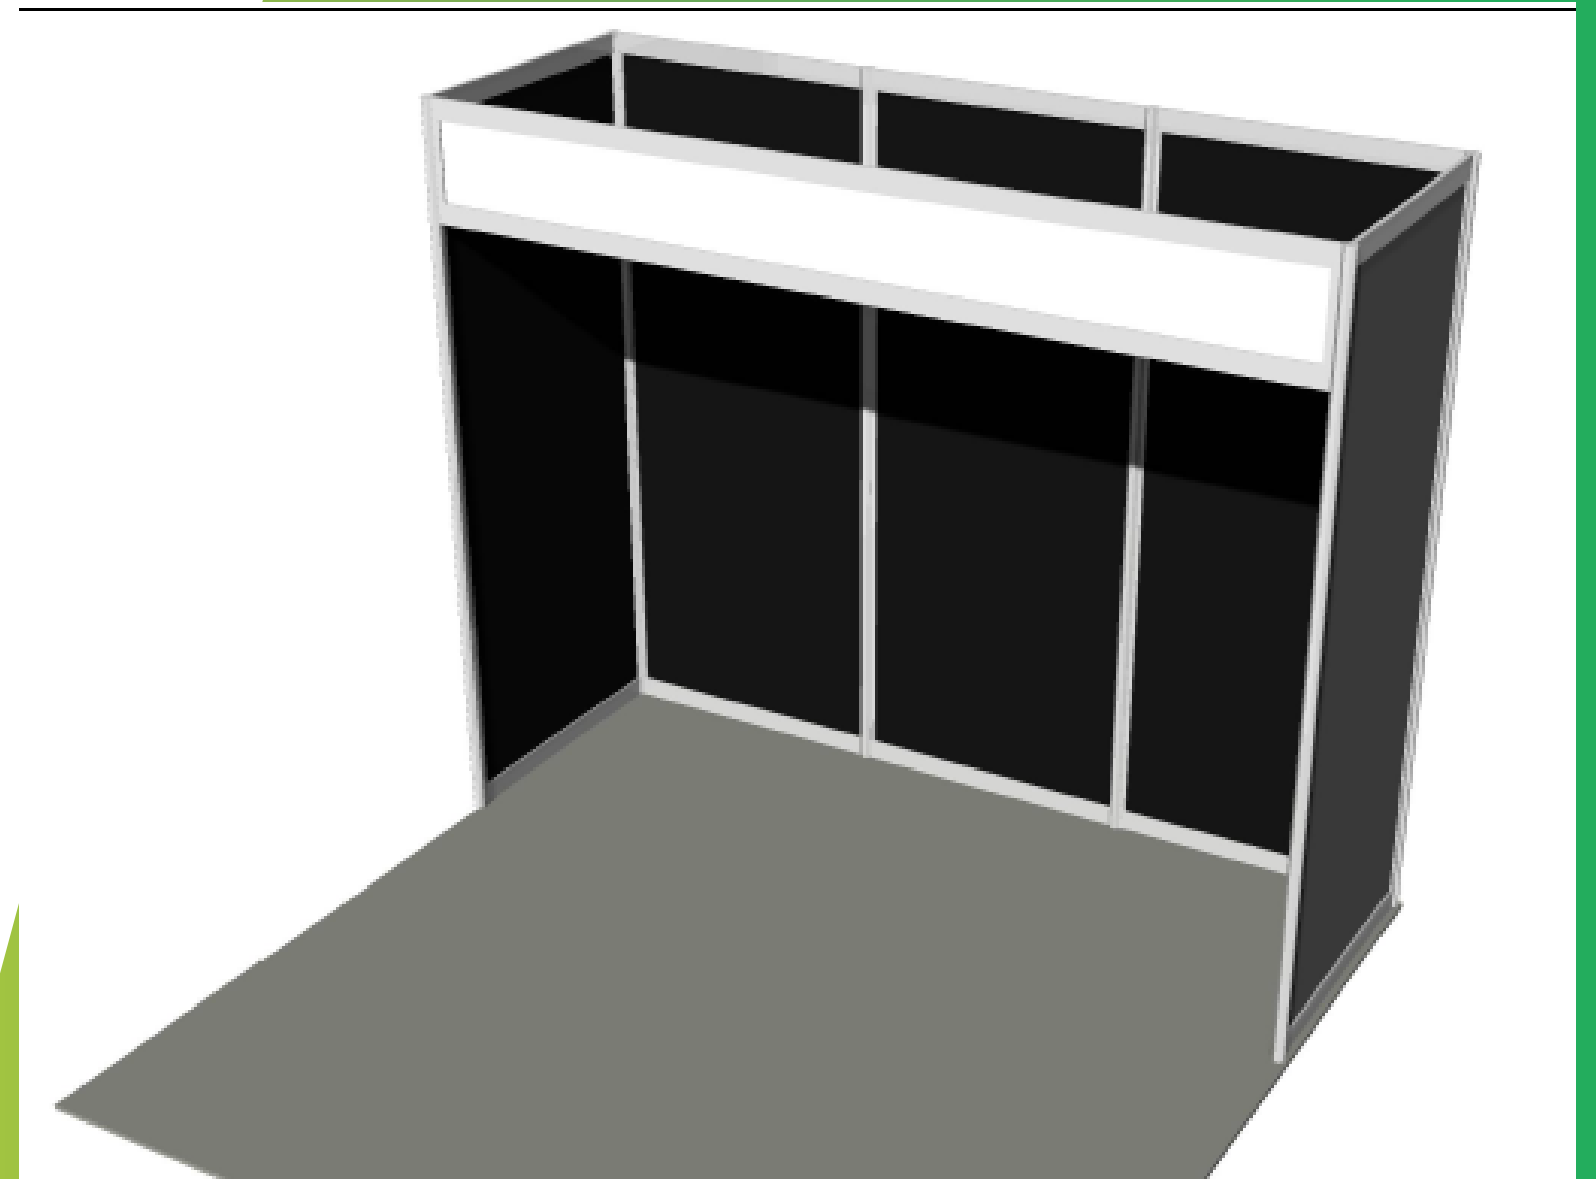

Each 9m² Package Includes.

- ReWind Carpet in Black.
- Shell scheme build including black fascia and black panels (2.5mH) in an Aluminium frame
- One nameboard per open side including company name & stand number in white text
- 2 x Tables (Twister, Chrome Leg / White Top) 120cm x 80cm Incl Black Tablecloths.
- 2 x Chairs (Volt) Plastic, White.
- 1 x Wastepaper Basket, Black, Perforated.
- 1 x Electrical Socket Outlet (up to 3kw), Grounding Kit for Earth, 3 LED Spotlights.
- 1 x Daytime mains electricity power – connection & consumption – 3kw (12hrs)

Note:

Additional furniture to match package can be ordered directly with GES.

Art of Magic Stands (18m², 3m x 6m)

Each 18m² Package Includes.

- ReWind Carpet in Black.
- Shell scheme build including black fascia and black panels (2.5mH) in an Aluminium frame
- One nameboard per open side including company name & stand number in white text
- 4 x Tables (Twister, Chrome Leg / White Top) 120cm x 80cm Incl Black Tablecloths.
- 2 x Chairs (Volt) Plastic, White.
- 1 x WastePaper Basket, Black, Perforated.
- 1 x Electrical Socket Outlet (up to 3kw), Grounding Kit for Earth, 6 LED Spotlights.
- 1 x Daytime mains electricity power – connection & consumption – 3kw (12hrs)

Note:

Additional furniture to match package can be ordered directly with GES.

Your stand might include a printed fascia, please check your stand contract form the event organisers for confirmation.

DISCLAIMER: All images shown are for illustrative purposes only. The included articles may vary according to your placed order(s).