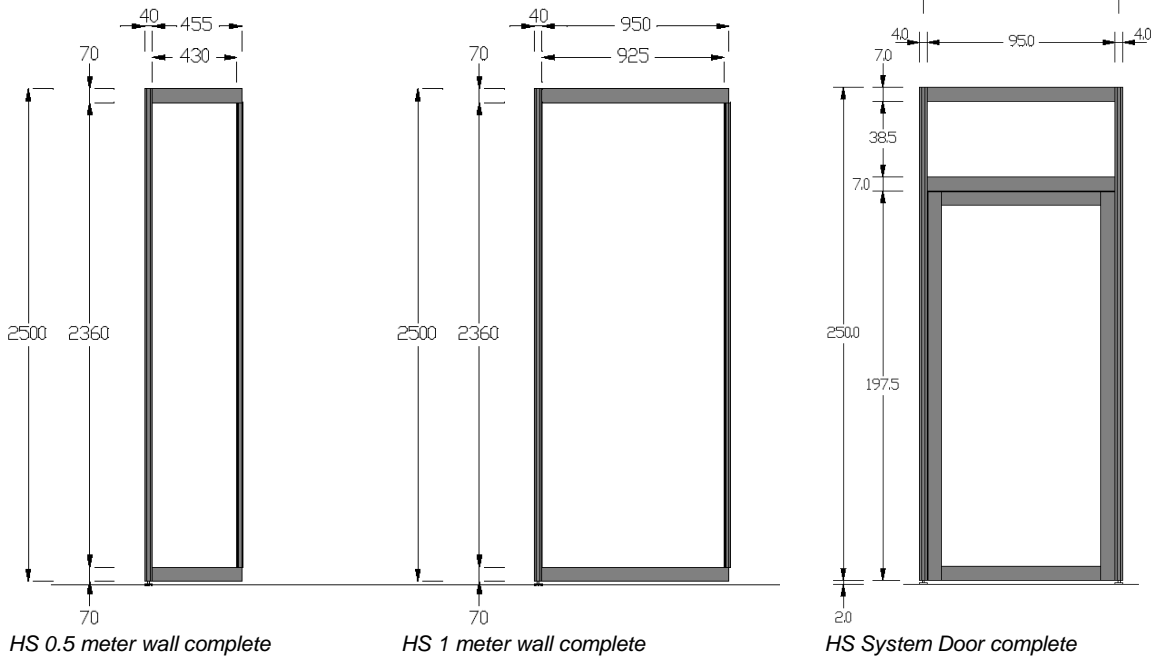

Shell-scheme System Dimensions