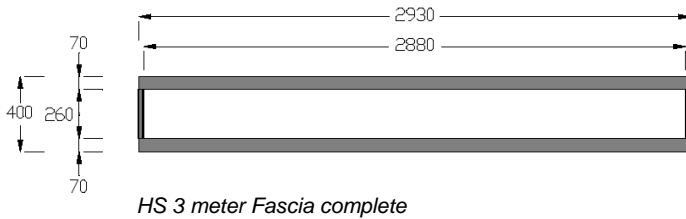

Shell-scheme Fascias

Do's & Don'ts

NAILS / SCREWS / PINS / STAPLES / PAINTING.

Fixing on melamine / vinyl panels is permitted by:
DOUBLE SIDED TABS PROVIDED BY RAI
PANEL BRACKETS PROVIDED BY RAI
HANGING CHAINS FOR HEAVY EXHIBITS PROVIDED BY RAI

If you ignore the do's & don'ts, this has financial consequences.