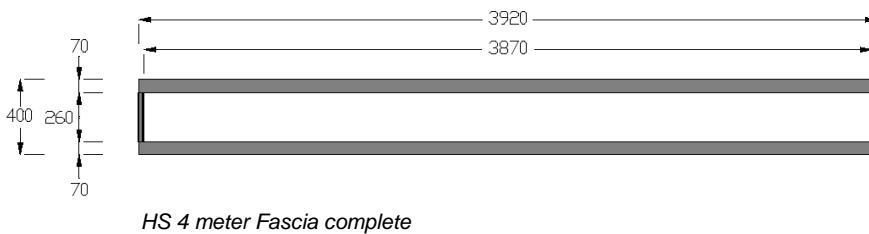

Shell-scheme Fascias

Do's & Don'ts

NAILS / SCREWS / PINS / STAPLES / PAINTING.

Fixing on melamine / vinyl panels is permitted by:
DOUBLE SIDED TABS PROVIDED BY RAI
PANEL BRACKETS PROVIDED BY RAI
HANGING CHAINS FOR HEAVY EXHIBITS PROVIDED BY RAI

If you ignore the do's & don'ts, this has financial consequences.